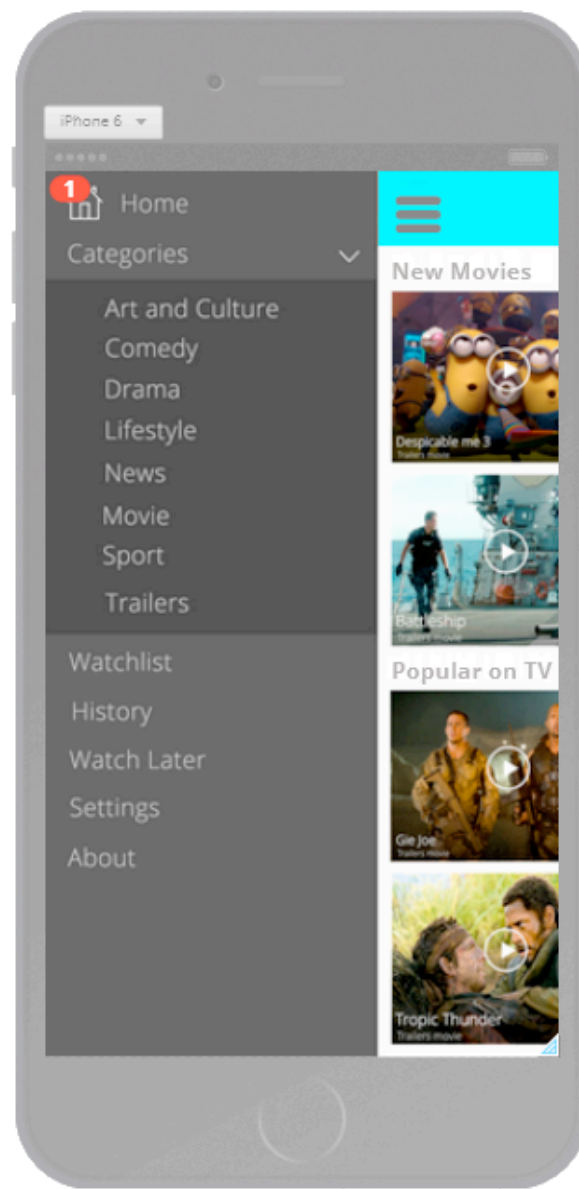

## Home Page

- Side Menu Button  
- Slides screen to the right, revealing more user options.
- Search Button  
- Opens search field in page, allowing user to search for specific movies and shows.
- Popular Page Browse Button  
- Opens up Popular Items page, showing all the movies and shows that are trending or popular for that day.
- Play Video Button  
- Automatically opens and plays movie or show episode selected in fullscreen mode.
- New Items Page  
- Opens up New Items page, showing all the recent movies or show episodes uploaded.

## Side Menu

- Side Menu  
- Touching Side Menu Button slides screen to right, revealing buttons pointing to browsing Categories, browsing History Page, Settings Page, About Page, etc.

## Show Page

- Share, Favorite and Information Buttons  
- Share button opens up share screen with option to share movie or show episode via Twitter, Email, Facebook, Text Message, etc.  
  
- Favorite button marks movie or show as favorite thereby including it on the users Favorites Page, which can be accessed via the Side Menu.  
  
- Information button opens popup with a detailed description of the movie or show.
- See More Button  
- Loads 5 more recent episodes on page.