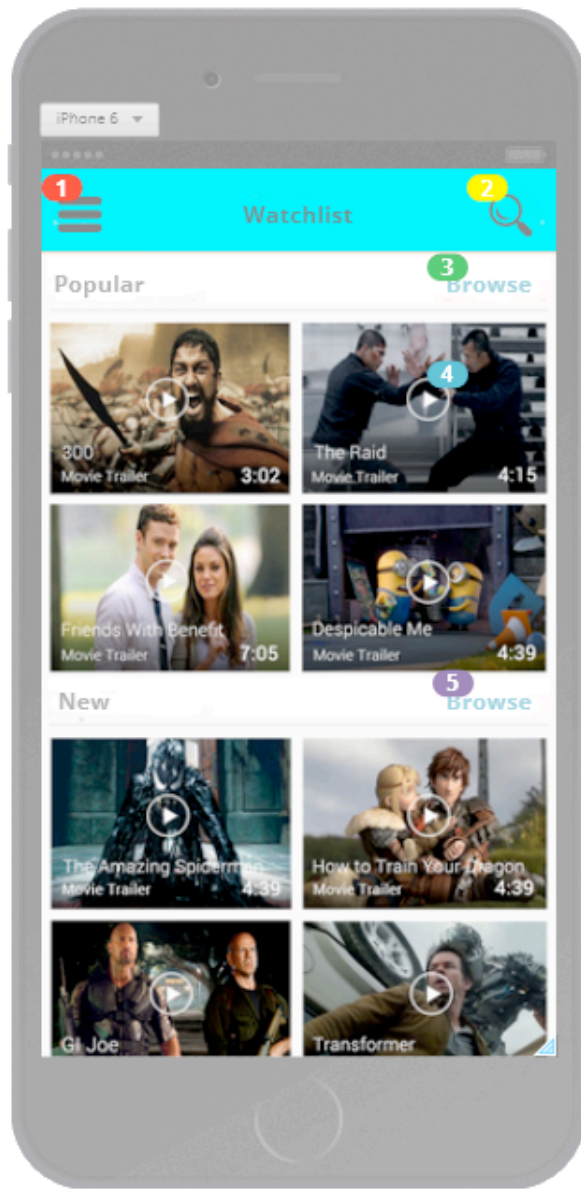

## Home Page

- Side Menu Button  
- Slides screen to the right, revealing more user options.
- Search Button  
- Opens search field in page, allowing user to search for specific movies and shows.
- Popular Page Browse Button  
- Opens up Popular Items page, showing all the movies and shows that are trending or popular for that day.
- Play Video Button  
- Automatically opens and plays movie or show episode selected in fullscreen mode.
- New Items Page  
- Opens up New Items page, showing all the recent movies or show episodes uploaded.

## Side Menu

- Side Menu  
- Touching Side Menu Button slides screen to right, revealing buttons pointing to browsing Categories, browsing History Page, Settings Page, About Page, etc.

## Show Page

- Share, Favorite and Information Buttons  
- Share button opens up share screen with option to share movie or show episode via Twitter, Email, Facebook, Text Message, etc.  
  
- Favorite button marks movie or show as favorite thereby including it on the users Favorites Page, which can be accessed via the Side Menu.  
  
- Information button opens popup with a detailed description of the movie or show.
- See More Button  
- Loads 5 more recent episodes on page.

## Settings Page

- Notifications  
- Push Notifications for the application can be adjusted so that every time a new show, new episode from the users favorite shows or season finale is uploaded the application automatically notifies the user.
- Video Quality  
- Video quality can be adjusted from 480p to 1080p to HD, so that in case the video is being watched on a bigger screen the video quality best matches the screen size.
- Clear Search History  
- Clears users search history and erases all movies and shows from History Page