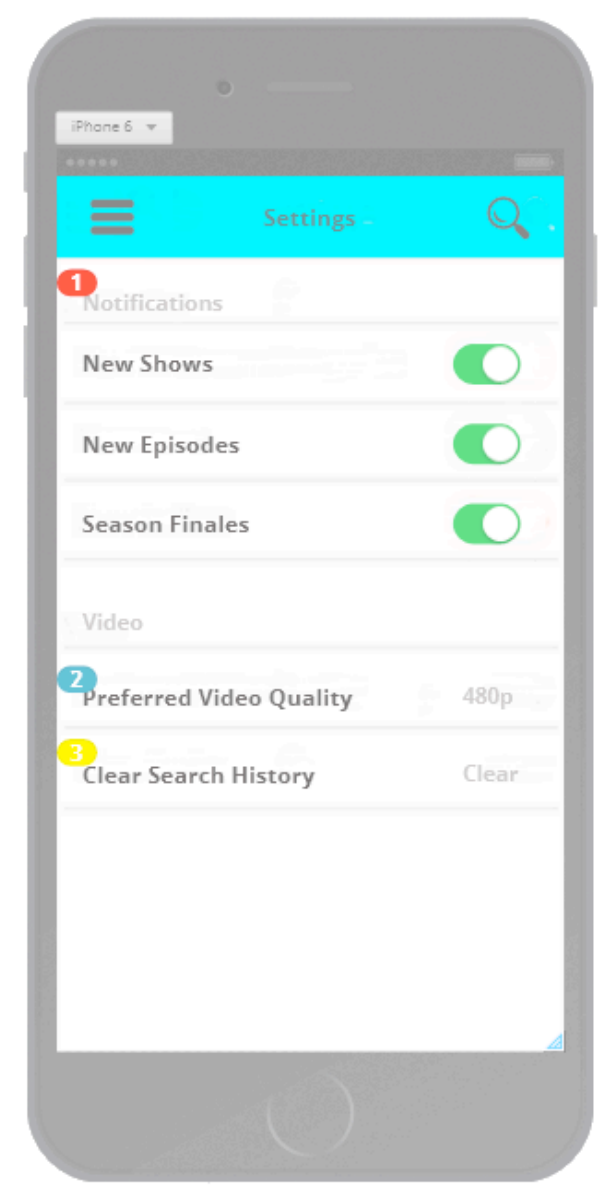

## Home Page

- Side Menu Button  
- Slides screen to the right, revealing more user options.
- Search Button  
- Opens search field in page, allowing user to search for specific movies and shows.
- Popular Page Browse Button  
- Opens up Popular Items page, showing all the movies and shows that are trending or popular for that day.
- Play Video Button  
- Automatically opens and plays movie or show episode selected in fullscreen mode.
- New Items Page  
- Opens up New Items page, showing all the recent movies or show episodes uploaded.

## Side Menu

- Side Menu  
- Touching Side Menu Button slides screen to right, revealing buttons pointing to browsing Categories, browsing History Page, Settings Page, About Page, etc.

## Show Page

- Share, Favorite and Information Buttons  
- Share button opens up share screen with option to share movie or show episode via Twitter, Email, Facebook, Text Message, etc.  
  
- Favorite button marks movie or show as favorite thereby including it on the users Favorites Page, which can be accessed via the Side Menu.  
  
- Information button opens popup with a detailed description of the movie or show.
- See More Button  
- Loads 5 more recent episodes on page.

## Settings Page

- Notifications  
- Push Notifications for the application can be adjusted so that every time a new show, new episode from the users favorite shows or season finale is uploaded the application automatically notifies the user.
- Video Quality  
- Video quality can be adjusted from 480p to 1080p to HD, so that in case the video is being watched on a bigger screen the video quality best matches the screen size.
- Clear Search History  
- Clears users search history and erases all movies and shows from History Page